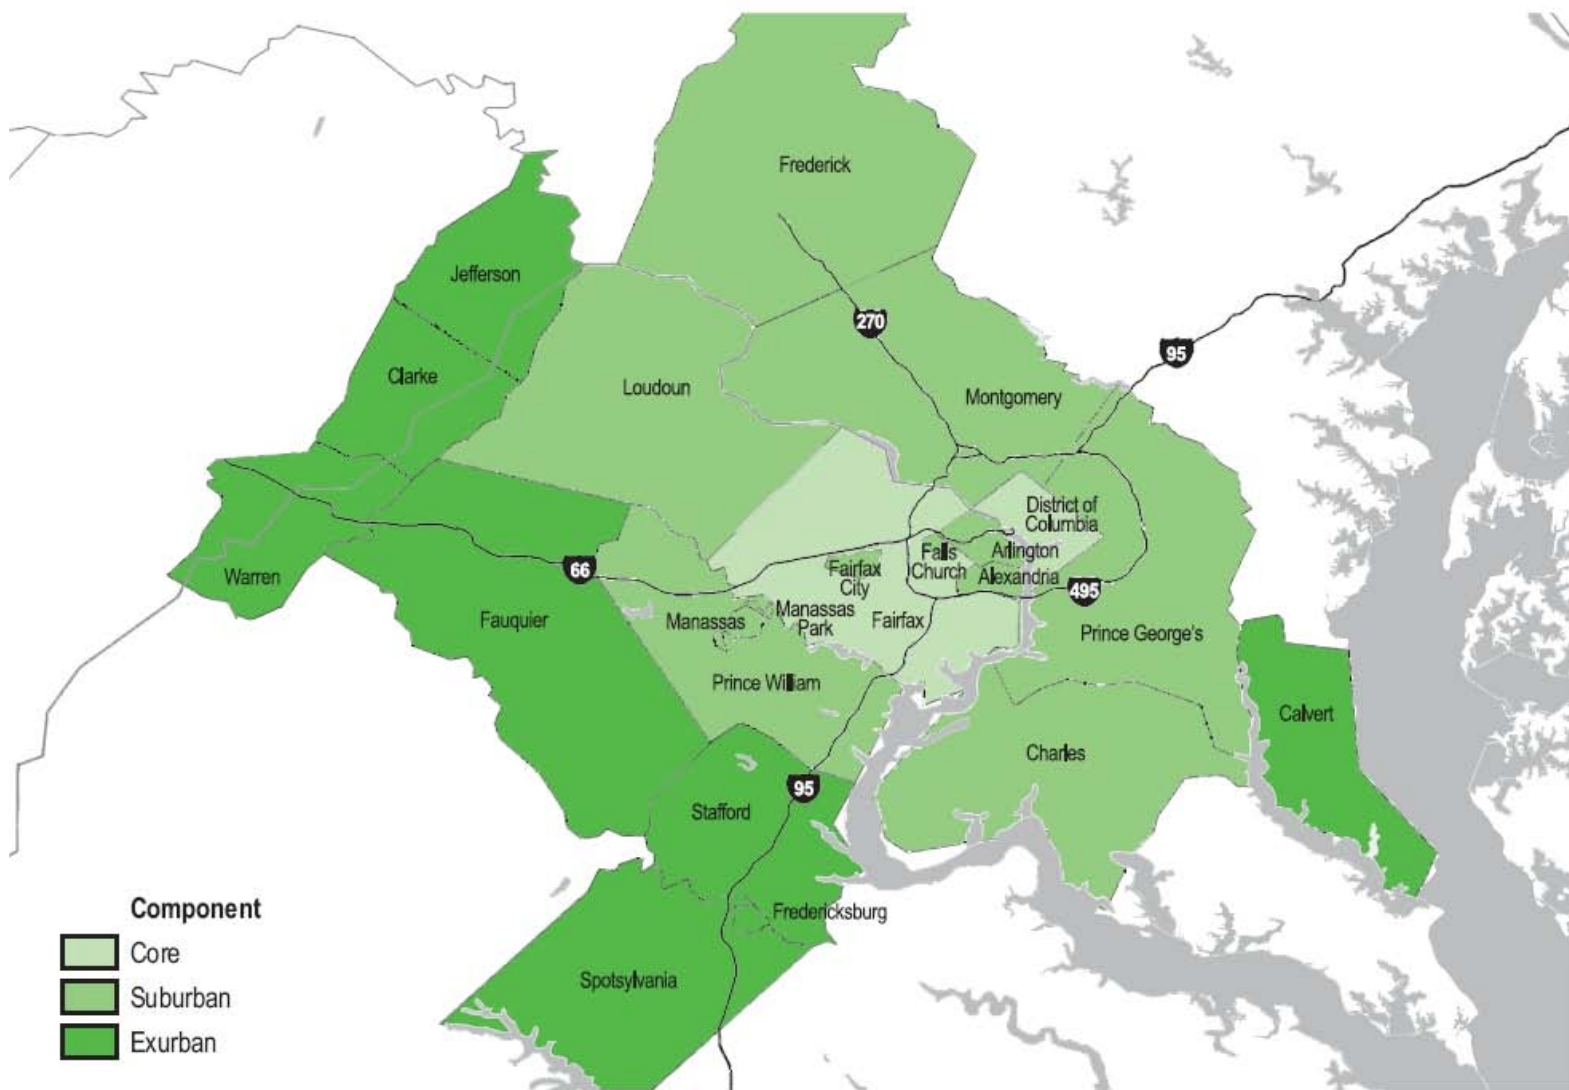

Chart 1. Geographic designations for the 22 counties in the Washington metropolitan area

The Washington Metropolitan Area is a U.S. Metropolitan Statistical Area defined by the United States Office of Management and Budget as of November 2004.